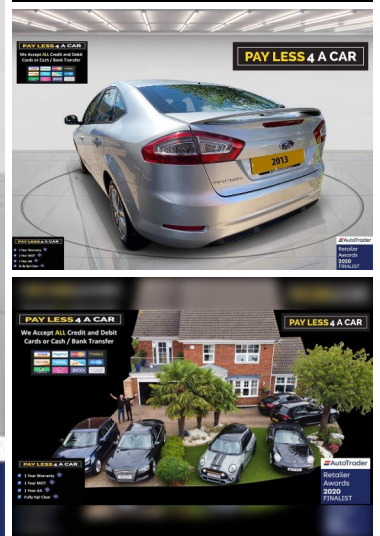

Engine: Diesel
Body: Hatchback
Gearbox: Manual
Capacity: 1560cc
Colour: Silver
Mileage: 112,000
CO²: 112g/km
MPG: 65.7mpg
Top Speed: 118mph
BHP: 114bhp
Insurance Grp: 16E

Pay Less 4 A Car Ltd
 9 Kings Road
 Basildon
 Essex, SS15 4AB