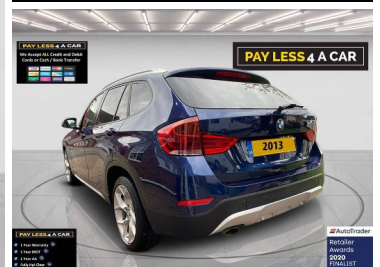

PAY LESS 4 A CAR

2013(63) BMW X1 xDrive 20d xLine 5dr Step Auto

£11,995

PAY LESS 4 A CAR

We are OPEN & trading as normal by following strict government guidelines - viewing & test drives by appointment only - Open 8am-10pm 7 Days

Engine: Diesel
Body: Estate
Gearbox: Automatic
Capacity: 1995cc
Colour: Blue
Mileage: 61,594
CO²: 143g/km
MPG: 52.3mpg
Top Speed: 127mph
BHP: 181bhp
Insurance Grp: 25E

Pay Less 4 A Car Ltd
 9 Kings Road
 Basildon
 Essex, SS15 4AB

SERVICE HISTORY
 LOCKING
 AUTOMATIC WITH TWO - ZONE CONTROL
 DAB DIGITAL RADIO
 WITH OPEN/CLOSE FINGERTIP CONTROL
 ON - BOARD COMPUTER (OBC)
 REAR
 USB AUDIO INTERFACE
 TINTED ALL ROUND
 ON BOARD COMPUTER
 SERVICE INTERVAL INDICATOR
 STOP/START BUTTON
 ANTI ROLL BAR FRONT AND REAR
 BMW PROFESSIONAL RADIO WITH CD PLAYER
 BODY COLOUR DOOR HANDLES