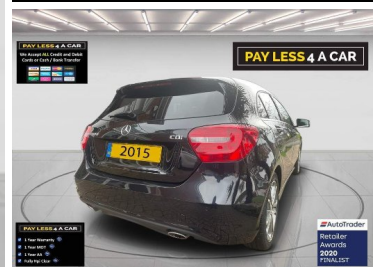

PAY LESS 4 A CAR

2015(15) Mercedes-Benz A Class A180 [1.5] CDI Spor...

£12,789

PAY LESS 4 A CAR

We are OPEN & trading as normal by following strict government guidelines - viewing & test drives by appointment only - Open 8am-10pm 7 Days

Engine: Diesel
Body: Hatchback
Gearbox: Automatic
Capacity: 1461cc
Colour: Black
Mileage: 39,700
CO²: 108g/km
MPG: 74.3mpg
Top Speed: 118mph
BHP: 107bhp
Insurance Grp: 16E

Pay Less 4 A Car Ltd
 9 Kings Road
 Basildon
 Essex, SS15 4AB

17" ALLOYS

ALARM SYSTEM
 CRUISE CONTROL WITH SPEEDTRONIC
 HILL START ASSIST

UPHOLSTERY - ARTICO LEATHER/CHEQUERED DESIGN CLOTH

BULB FAILURE INDICATOR
 EXTERNAL TEMPERATURE GAUGE

SPEED SENSITIVE PARAMETER ASSISTED STEERING