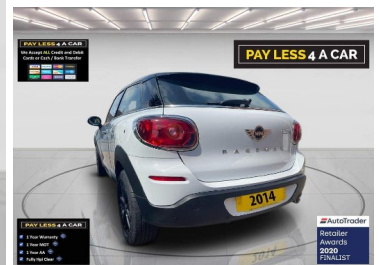

# PAY LESS 4 A CAR

2014(14) Mini Paceman 2.0 Cooper D 3dr Auto

£9,895

**Engine:** Diesel  
**Body:** Coupe  
**Gearbox:** Automatic  
**Capacity:** 1995cc  
**Colour:** White  
**Mileage:** 38,600  
**CO<sup>2</sup>:** 149g/km  
**MPG:** 50.4mpg  
**Top Speed:** 113mph  
**BHP:** 110bhp  
**Insurance Grp:** 15E

**Pay Less 4 A Car**  
 9 Kings Road  
 Basildon  
 Essex, SS15 4AB

16" ALLOYS	4 LASHING EYES IN LUGGAGE COMPARTMENT
BASIC BLUETOOTH FUNCTION WITH USB AUDIO	CENTRE CONSOLE
DAB DIGITAL RADIO	CUPHOLDERS
FRONT PASSENGER AIRBAG	AIR BAG
HEATED WASHER JETS	HEAD AIRBAGS
MANUAL AIR CONDITIONING	HEATED WINDSCREEN WASHER JETS
REAR ROOF SPOILER	REAR PARK DISTANCE CONTROL
REMOTE CENTRAL LOCKING	REAR WINDOW WIPER
SPORT SUSPENSION	SIDE AIRBAGS
BRAKE FLUID LEVEL WARNING LIGHT	TYRE PRESSURE WARNING SYSTEM
ELECTRIC POWER STEERING	BRAKE PAD WEAR INDICATOR WARNING LIGHT
EXTERIOR TEMPERATURE GAUGE	ENGINE START/STOP BUTTON
DIESEL PARTICULATE FILTER	OIL LEVEL INDICATOR
RADIO BOOST + SINGLE SLOT CD	SERVICE INTERVAL INDICATOR
CHROME BEZELS AROUND REAR LIGHTS AND HEADLIGHTS	AUXILIARY INPUT SOCKET
CHROME PLATED TRIM ON BOTTOM EDGE OF WINDOW	ANTI DAZZLE MIRROR
	BODY COLOUR BUMPERS
	CHROME DOOR HANDLES
	CHROME EXHAUST TAILPIPE
	CHROME-PLATED RADIATOR GRILLE SURROUND